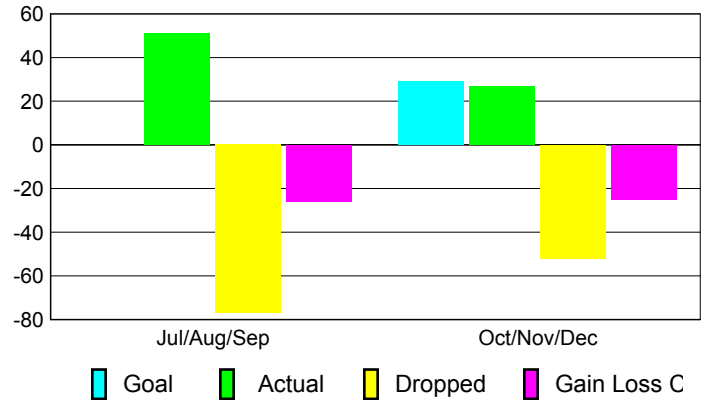

Membership Results 2010-2011

Goal, New, Dropped, Gain/Loss