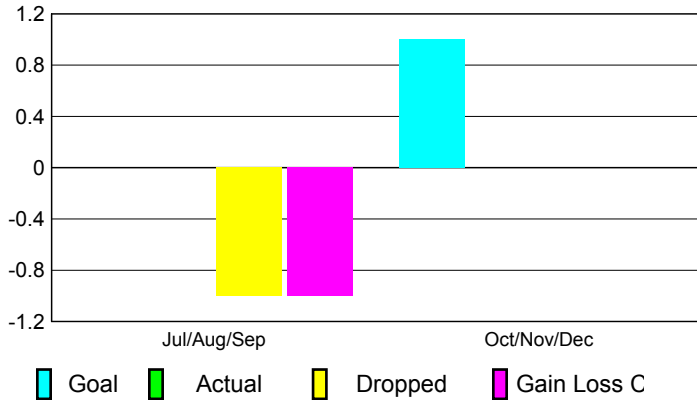

2010-2011 GMT Reports for District (or Undistricted) **District 2 A1**

GMT: JOHN 'JACK' R FERGUSON

Location: TEXAS

GMT CA: 1

CLUBS

Club Results
2010-2011

Clubs
2009-2010

Month	New Club Goal	Actual New Clubs	Actual Dropped Clubs	Gain/Loss of Clubs	Gain/Loss of Clubs
Jul/Aug/Sep	0	0	-1	-1	0
Oct/Nov/Dec	1	0	0	0	0
Totals	1	0	-1	-1	0

Club Results 2010-2011

Goal, New, Dropped, Gain/Loss

Comparison of Club Gain/Loss

Current Year Compared to the Previous Year

YTD Status Quo Clubs 2010-2011

Status Quo Clubs Compared to Status Quo Members

MEMBERSHIP