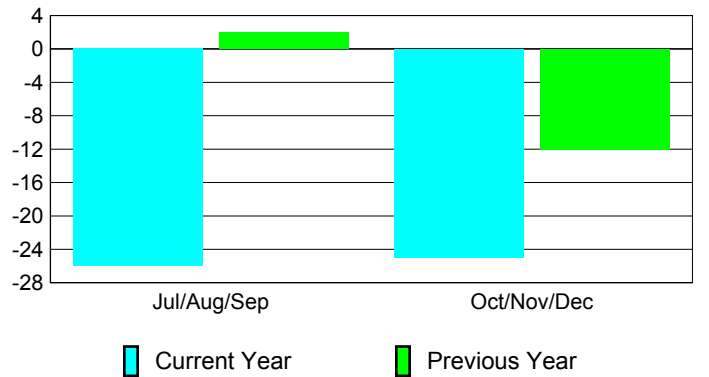

Comparison of Membership Gain/Loss

Current Year Compared to the Previous Year